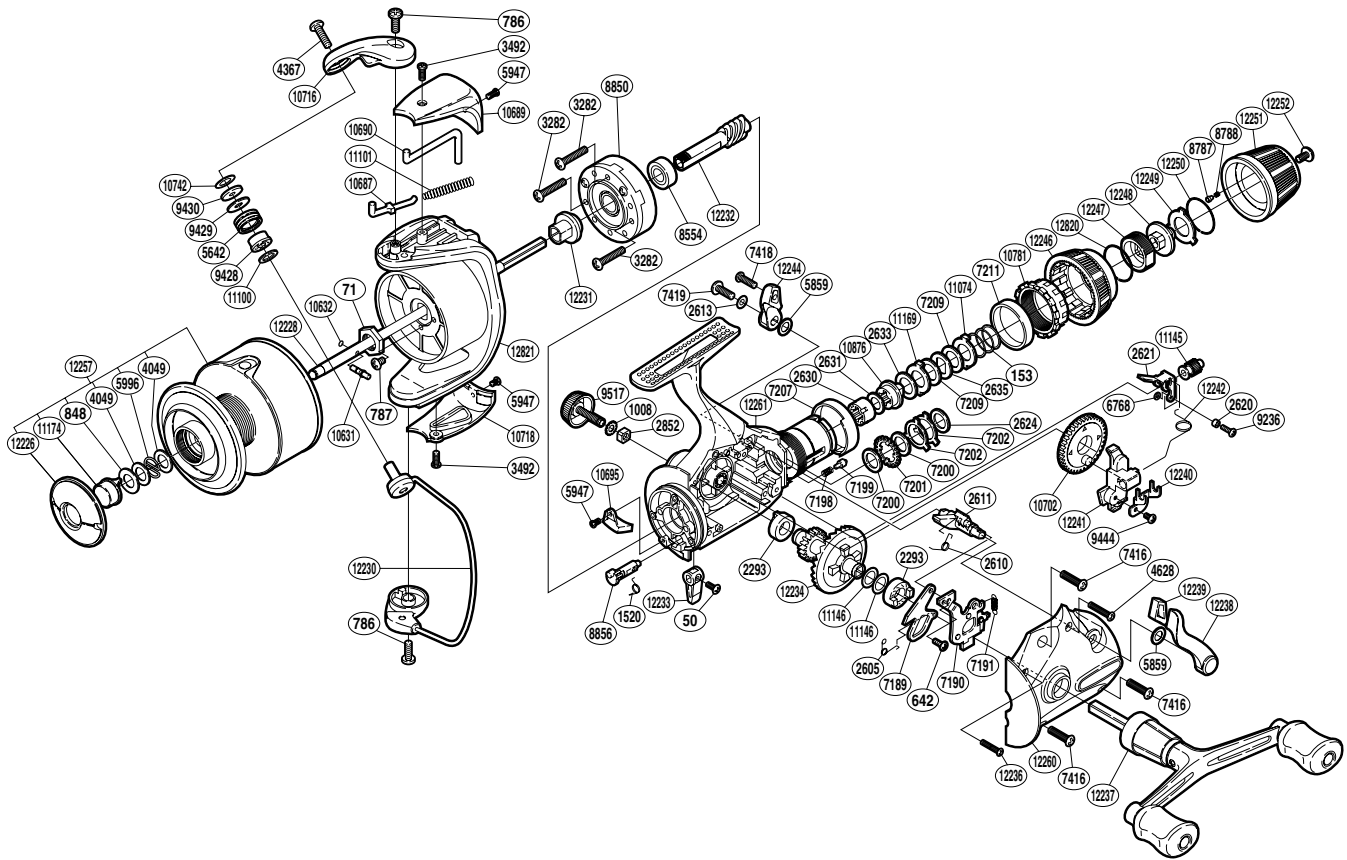

## BTRST-10000RA

(1SH029000G)

Part No.	Description	Part No.	Description	Part No.	Description
RD 0050	Screw	RD 7198	Dial Click Spring	RD11100	Washer
RD 0071	Rotor Nut	RD 7199	Dial Click Shoe	RD11101	Bail Spring
RD 0153	Drag Coil Spring	RD 7200	Drag Washer	RD11145	Clutch Shaft
RD 0642	Screw	RD 7201	Click Gear	RD11146	Washer
RD 0786	Screw	RD 7202	Eared Washer	RD11169	Eared Washer
RD 0787	Screw	RD 7207	Dial Spacer	RD11174	Push Button
RD 0848	Washer	RD 7209	Drag Washer	RD12226	Push Button Collar
RD 1008	Handle Lock Washer	RD 7211	Dial Washer	RD12228	Main Shaft
RD 1520	Anti-Reverse Cam Spring	RD 7416	Screw	RD12230	Bail Assembly
RD 2293	Drive Gear Bushing	RD 7418	Screw	RD12231	Rotor Spacer
RD 2605	Clutch Pawl Spring	RD 7419	Screw	RD12232	Pinion Gear
RD 2610	Clutch Spring	RD 8554	Ball Bearing	RD12233	Anti-Reverse Lever
RD 2611	BaitRunner Lever Shaft	RD 8787	Click Pin	RD12234	Drive Gear
RD 2613	Lock Washer	RD 8788	Click Spring	RD12236	Screw
RD 2620	Screw Collar	RD 8850	Roller Clutch Assembly	RD12237	Double Paddle Handle Assembly
RD 2621	BaitRunner Clutch	RD 8856	Anti-Reverse Cam	RD12238	BaitRunner Lever Arm L
RD 2624	Drag Washer	RD 9236	Screw	RD12239	BaitRunner Lever Bridge
RD 2630	Free Spool Tension Shaft	RD 9428	Line Roller Bushing	RD12240	Oscillating Slider Retainer
RD 2631	Drag Washer	RD 9429	Line Roller Spacer	RD12241	Oscillating Slider
RD 2633	Drag Washer	RD 9430	Line Roller Washer	RD12242	Clutch Shaft Spring
RD 2635	Key Washer	RD 9444	Screw	RD12244	BaitRunner Lever Arm R
RD 2852	Handle Screw Lock	RD 9517	Handle Screw Cap	RD12246	BaitRunner Tension Dial
RD 3282	Screw	RD10631	Main Shaft Pin	RD12247	Pressure Screw B
RD 3492	Screw	RD10632	O Ring	RD12248	Pressure Screw A
RD 4049	Washer	RD10687	Bail Spring Guide A	RD12249	Click Plate
RD 4367	Screw	RD10689	Bail Spring Cover	RD12250	Click Plate Retainer
RD 4628	Screw	RD10690	Bail Trip Lever	RD12251	Drag Programmer
RD 5642	Line Roller	RD10695	Bail Trip Strike	RD12252	Screw
RD 5859	Spacer	RD10702	Oscillating Gear	RD12257	Spool Assembly
RD 5947	Screw	RD10716	Bail Arm	RD12260	Side Cover
RD 5996	Locking Spring	RD10718	Bail Hold Support Guard	RD12261	Body
RD 6768	Spacer	RD10742	Spacer	RD12820	BaitRunner Tension Dial Retainer
RD 7189	Clutch Pawl	RD10781	BaitRunner Tension Screw	RD12821	Rotor
RD 7190	Clutch Plate Assembly	RD10876	Drag Shaft		
RD 7191	BaitRunner Click Spring	RD11074	Eared Washer		